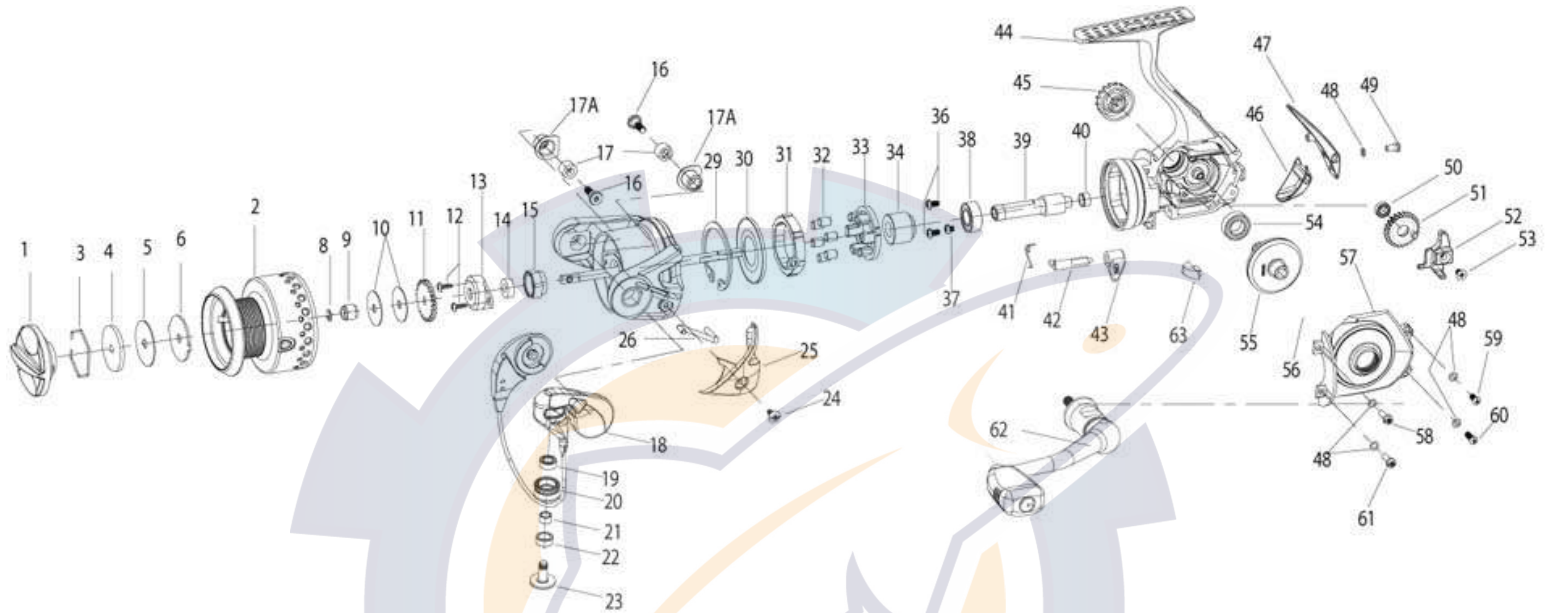

Catalyst PTi-A Parts Diagram - CT10PTi-A / CT20PTi-A

ORDERING PARTS

Refer to the parts list and diagram for your model. Locate the part you need and identify the key number for the part you wish to order for your model. Always state the model number, part number, part description and quantity on your orders. Parts may be ordered direct from the Factory Service Department (1-800-588-9030), Authorized Warranty / Service Centers, and online at www.tackleservice.com.